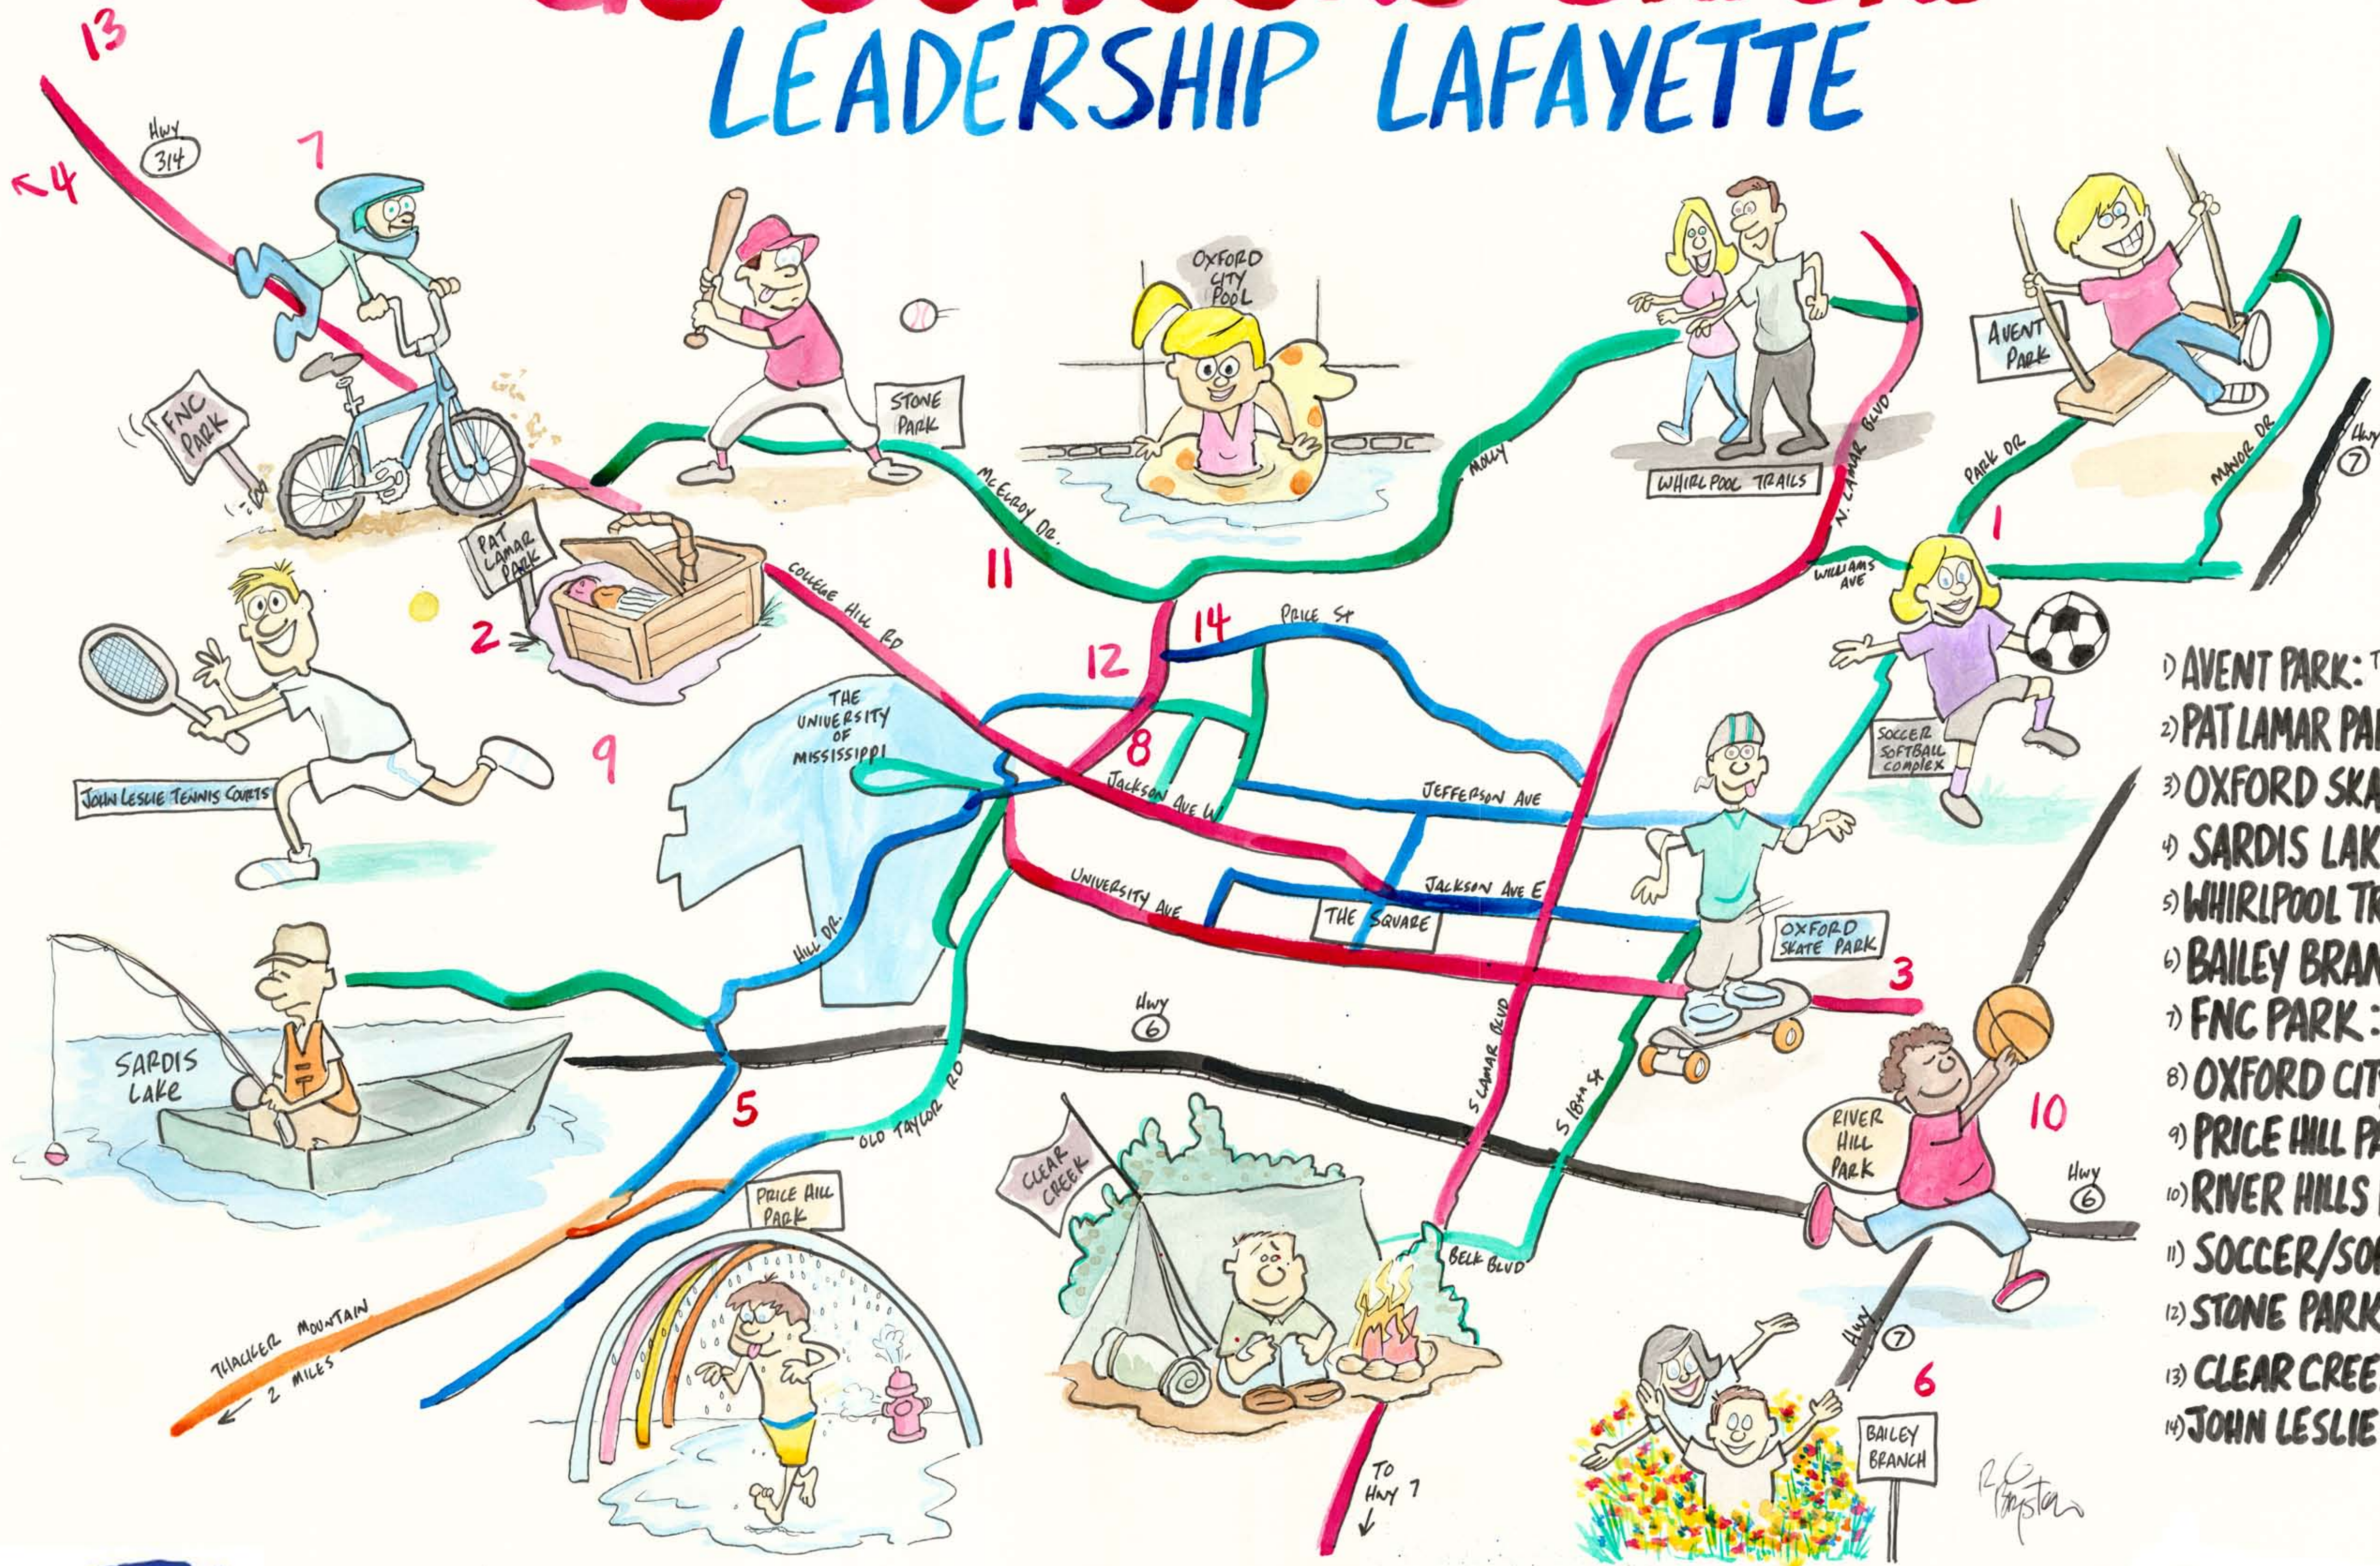

# GO OUTDOORS OXFORD LEADERSHIP LAFAYETTE

Please scan for more information.

- 1) AVENT PARK: TENNIS, PLAYGROUND WALKING PATH, PAVILION
- 2) PAT LAMAR PARK: WALKING PATH, PAVILION, PICNIC TABLES
- 3) OXFORD SKATE PARK: SKATING, PLAYGROUND
- 4) SARDIS LAKE: BOATING, FISHING, CAMPING
- 5) WHIRLPOOL TRAILS: WALKING, BIKING PATHS
- 6) BAILEY BRANCH: WILDFLOWER GARDEN, PLAYGROUND, WALKING PATH
- 7) FNC PARK: SPORTS COMPLEX, BMX BIKE PARK WALKING PATH
- 8) OXFORD CITY POOL: SWIMMING, MEMORIAL DAY - LABOR DAY
- 9) PRICE HILL PARK: SPRAY POOL, PLAYGROUND BASEBALL / SOFTBALL
- 10) RIVER HILLS PARK: PLAYGROUND, PAVILION BASKETBALL COURTS
- 11) SOCCER/SOFTBALL COMPLEX
- 12) STONE PARK: PARK PAVILION, PLAYGROUND BASEBALL FIELD
- 13) CLEAR CREEK: BIKING PATHS, PICNIC, CAMPING, BOATING
- 14) JOHN LESLIE TENNIS COURTS

Leadership Lafayette